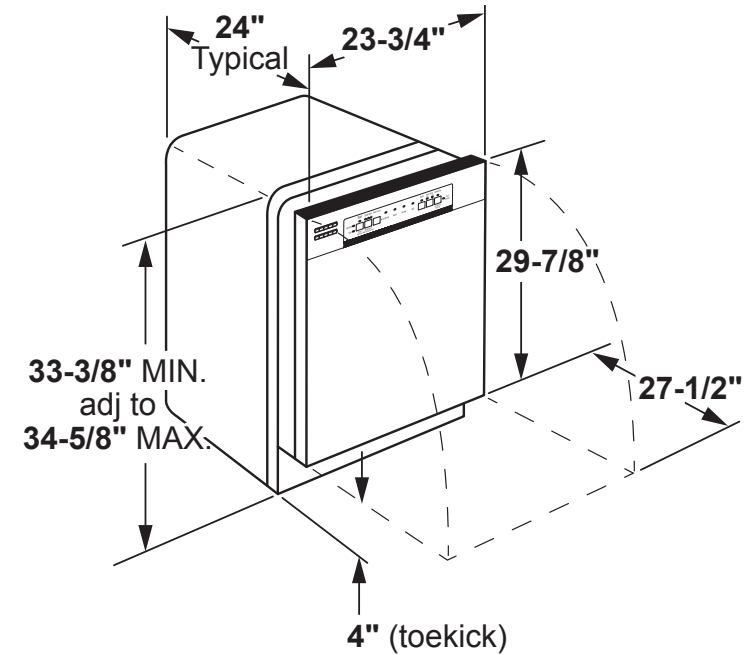

GDF510PGR/PSR

GE® Dishwasher with Front Controls

DIMENSIONS AND INSTALLATION INFORMATION (IN INCHES)

ELECTRICAL RATING

| | |
|------------------------------------|---------|
| Voltage AC..... | 120 |
| Hertz..... | 60 |
| Total connected load amperage..... | 7.1 |
| Calrod® heater watts max..... | 800/500 |

For use on adequately wired 120-volt, 15-amp circuit having 2-wire service with a separate ground wire. This appliance must be grounded for safe operation.

INSTALLATION INFORMATION: Before installing, consult installation instructions packed with product for current dimensional data.