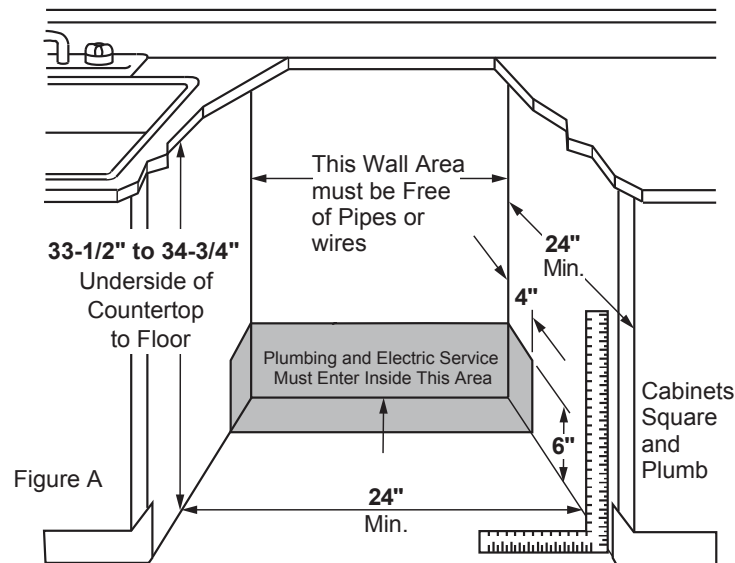

GDF510PGR/PSR

GE® Dishwasher with Front Controls

DIMENSIONS AND INSTALLATION INFORMATION (IN INCHES)

ELECTRICAL RATING

| | |
|------------------------------------|---------|
| Voltage AC..... | 120 |
| Hertz..... | 60 |
| Total connected load amperage..... | 7.1 |
| Calrod® heater watts max..... | 800/500 |

For use on adequately wired 120-volt, 15-amp circuit having 2-wire service with a separate ground wire. This appliance must be grounded for safe operation.

INSTALLATION INFORMATION: Before installing, consult installation instructions packed with product for current dimensional data.