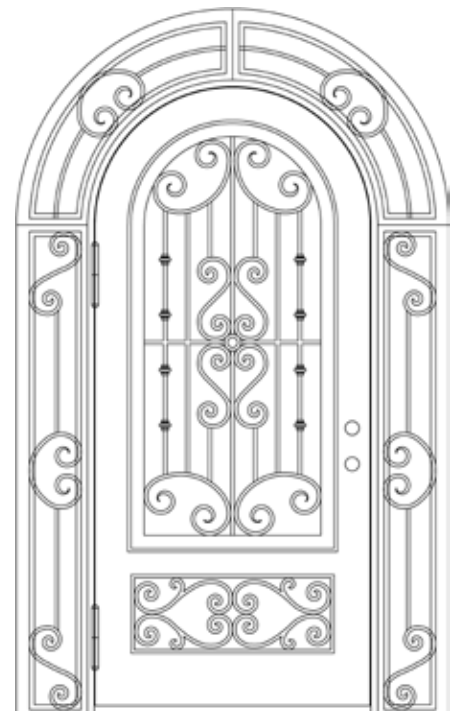

Let GlassCraft® help make your custom dreams come true.

Let our design team at GlassCraft help make your entry door dreams come true. Our dedicated design team will work with you to help develop your idea into a truly stunning entry door. If you already have a design, we can build a Buffalo Forge entry door to incorporate your design and bring your dream entry door to life.

Custom Design Capabilities

If you need help to design something custom to fit your home's individual style and design, we can help. Our design team will take you step by step through the complete design and build process to make sure your new entry door fits seamlessly into your home and the design reflects your vision. Our team will walk you through all aspects of your exact custom design and any limitations due to glass texture, grill designs, and unit sizes. The extensive custom design capabilities at GlassCraft include a beveled and stained glass workshop, custom ironwork and a complete custom wood millwork facility.

Call your local GlassCraft dealer or visit us online at www.GlassCraft.com for more information on our custom manufacturing capabilities. You can also visit us online to see our custom design center for more ideas such as street numbers or your own personalized monogram.

Top Left: Standard Bellagio Double Doors with Custom Sidelites and Arch Transom.

Left: Custom Size 12' tall Barcelona Double Round Top Doors with Clear Glass.

Right: Custom Design Single Round Top with Full Custom Surround.