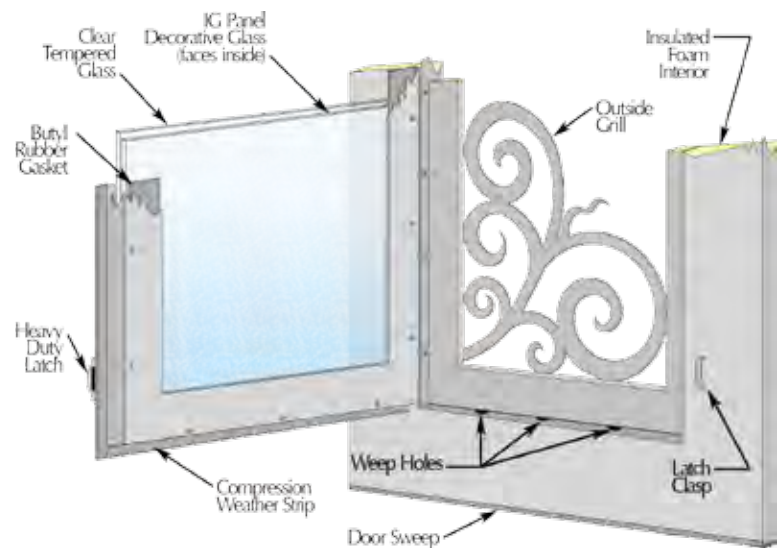

Operating Glass Panels

Operating glass panels are easy to clean, energy efficient, and engineered to provide protection for your home. GlassCraft's exclusive designs include an integrated sloped sill and weep hole system built into the glass panel and wrought iron design to allow rain water to drain to the exterior away from the door and glass frame.

Open the glass panels to easily clean the glass behind the decorative wrought iron designs. The inner glass door uses compression weather-stripping to securely seal the operating glass frame.