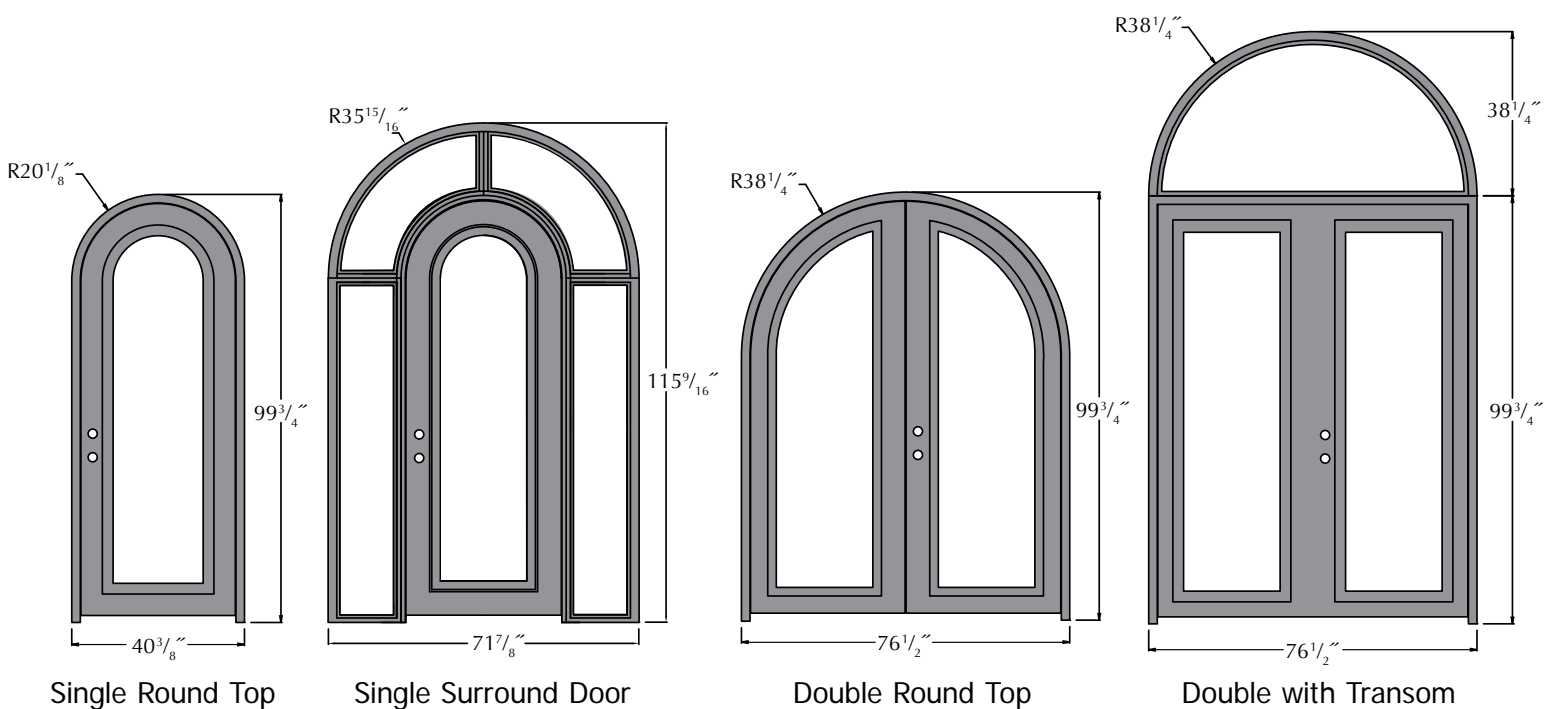

## Jamb Size Options

All Buffalo Forge entryways shown in this catalog are pre-hung as assembled door units. We offer two jamb sizes, 4-5/8" wide or 6-5/8" wide to fit most construction needs.

The jamb includes pre-drilled mounting holes for easy installation of the door unit into all framing types. A full set of installation instructions and a how-to video are provided with each Buffalo Forge unit and are also available to download from our web site at [www.glasscraft.com](http://www.glasscraft.com). If needed, you can use any standard brickmold and interior casing applications with the Buffalo Forge steel frame to fit seamlessly into your home's construction and trim options.