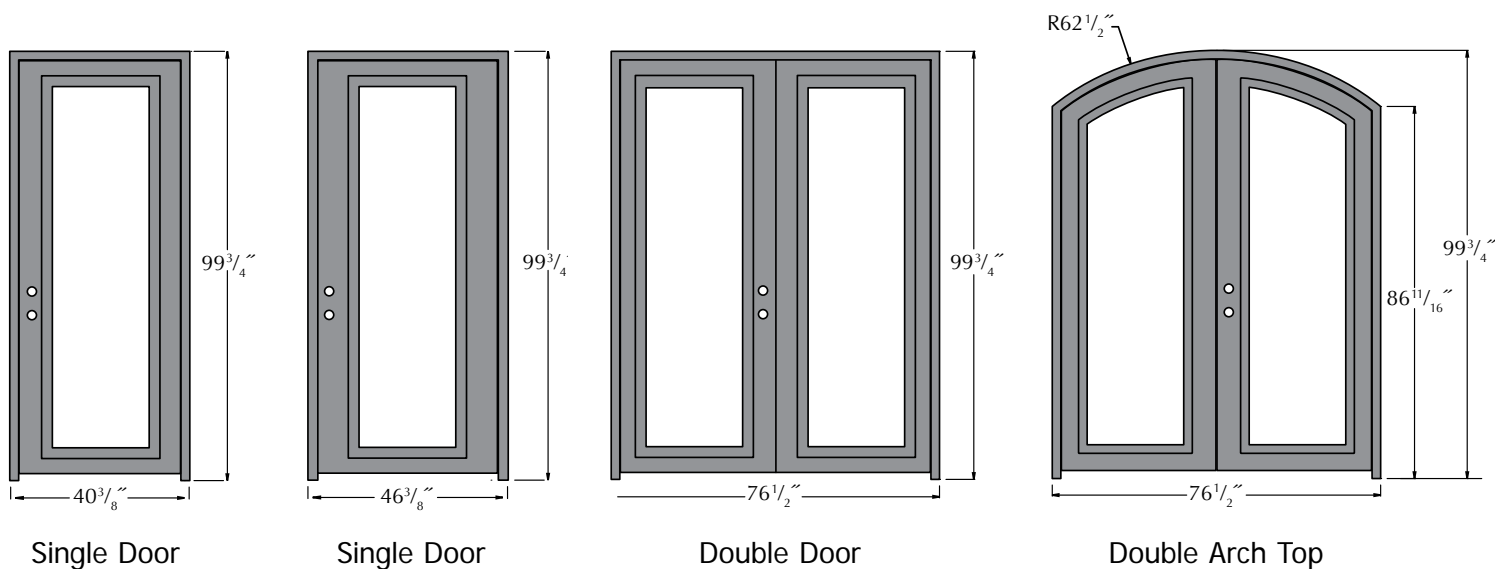

## Jamb Size Options

All Buffalo Forge entryways shown in this catalog are pre-hung as assembled door units. We offer two jamb sizes, 4-5/8" wide or 6-5/8" wide to fit most construction needs.

The jamb includes pre-drilled mounting holes for easy installation of the door unit into all framing types. A full set of installation instructions and a how-to video are provided with each Buffalo Forge unit and are also available to download from our web site at [www.glasscraft.com](http://www.glasscraft.com). If needed, you can use any standard brickmold and interior casing applications with the Buffalo Forge steel frame to fit seamlessly into your home's construction and trim options.