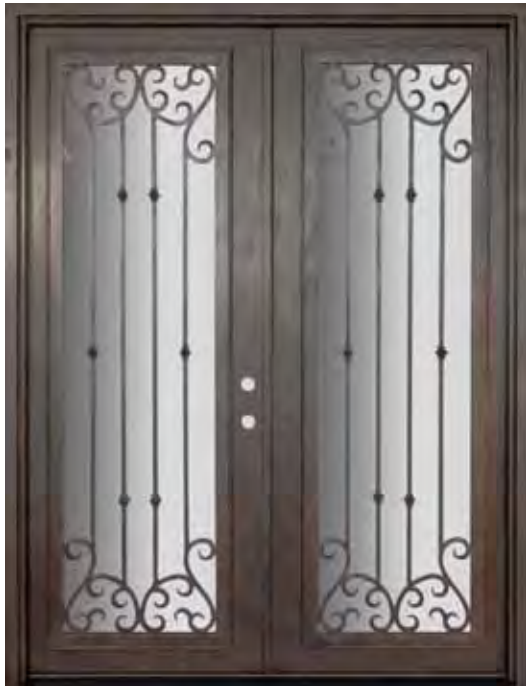

Valencia

4-5/8" Jamb / Right Hand Active Door
4-5/8" Jamb / Left Hand Active Door

PHBFVDR4
PHBFVDL4

6-5/8" Jamb / Right Hand Active Door
6-5/8" Jamb / Left Hand Active Door

PHBFVDR6
PHBFVDL6