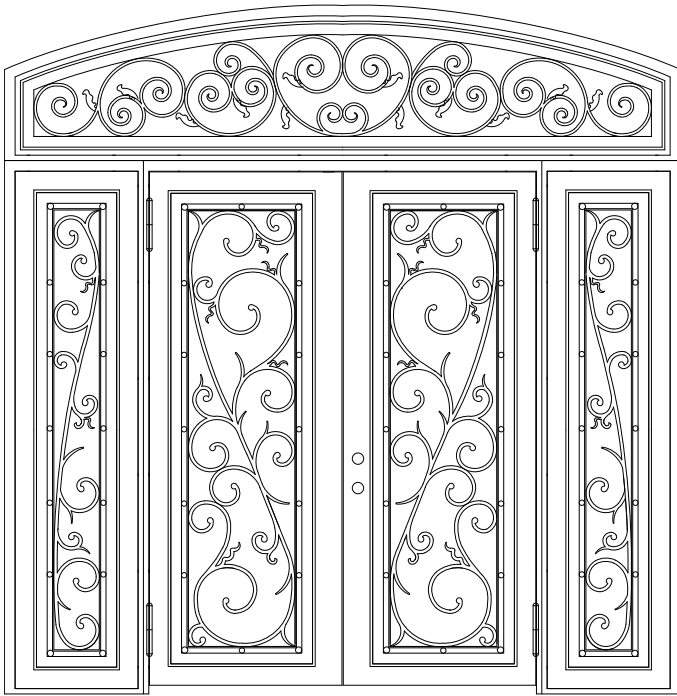

Let GlassCraft® help make your custom dreams come true.

Let our design team at GlassCraft help make your entry door dreams come true. Our dedicated design team will work with you to help develop your idea into a truly stunning entry door. If you already have a design, we can build a Buffalo Forge entry door to incorporate your design and bring your dream entry door to life.

Custom Design Capabilities

If you need help to design something custom to fit your home's individual style and design, we can help. Our design team will take you step by step through the complete design and build process to make sure your new entry door fits seamlessly into your home and the design reflects your vision. Our team will walk you through all aspects of your exact custom design and any limitations due to glass texture, grill designs, and unit sizes. The extensive custom design capabilities at GlassCraft include a beveled and stained glass workshop, custom ironwork and a complete custom wood millwork facility.

Call your local GlassCraft dealer or visit us online at www.GlassCraft.com for more information on our custom manufacturing capabilities. You can also visit us online to see our custom design center for more ideas such as street numbers or your own personalized monogram.