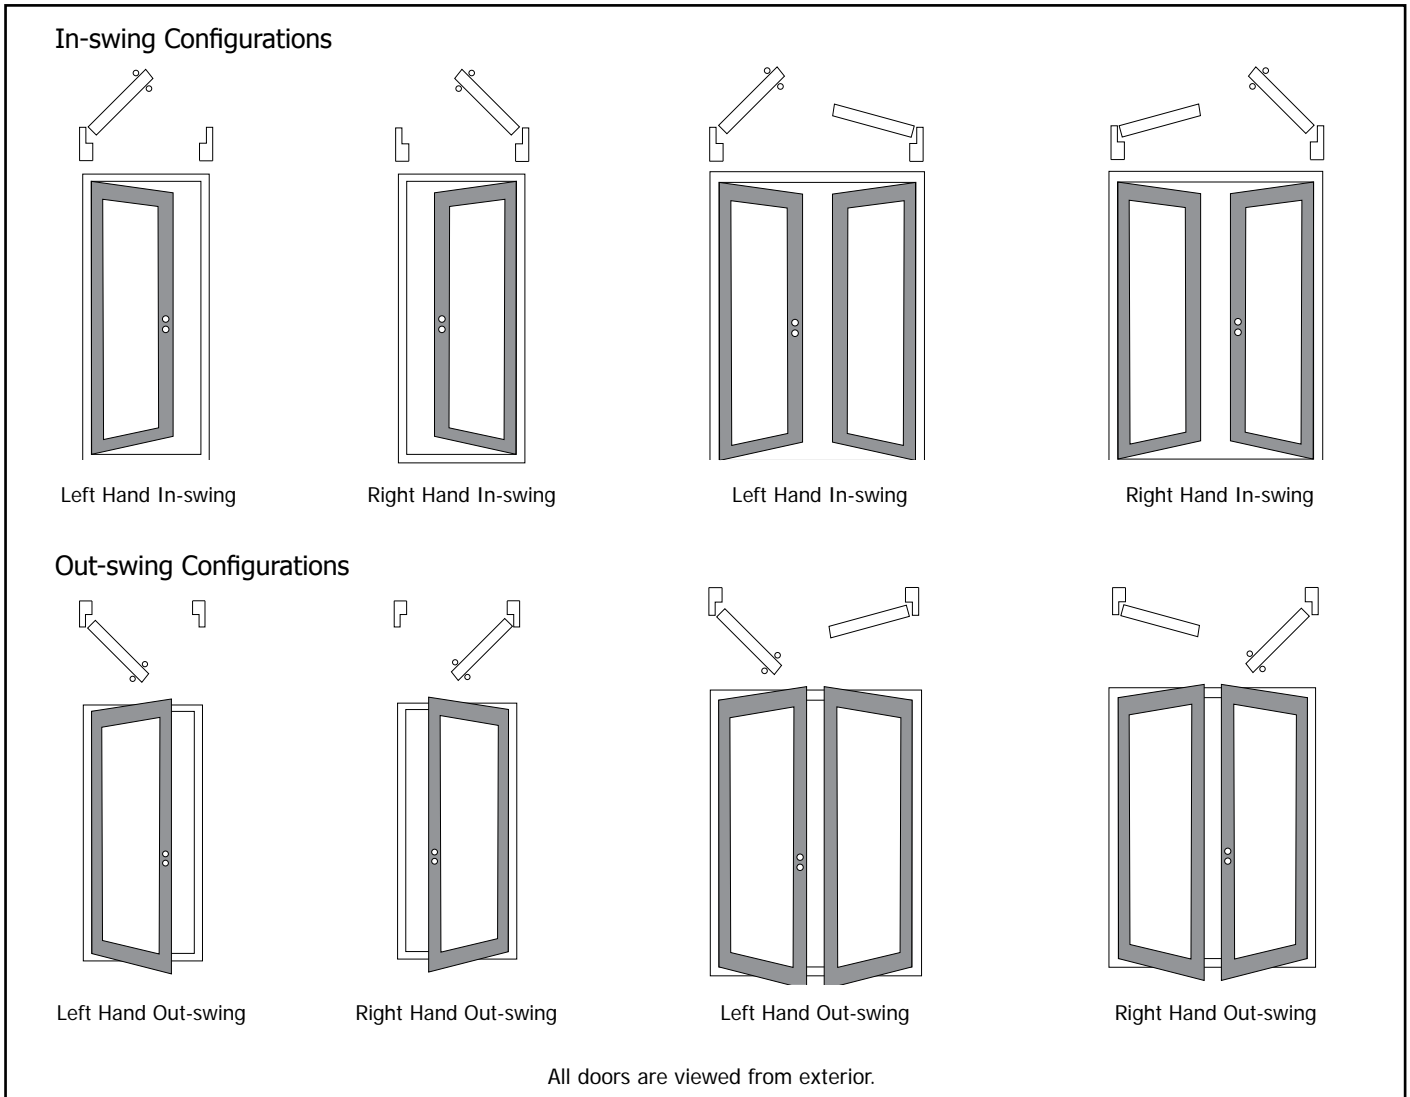

## Jamb Size Options

All Buffalo Forge entryways shown in this catalog are pre-hung as assembled door units. We offer two jamb sizes, 4-5/8" wide or 6-5/8" wide to fit most construction needs.

The jamb includes pre-drilled mounting holes for easy installation of the door unit into all framing types. A full set of installation instructions and a how-to video are provided with each Buffalo Forge unit and are also available to download from our web site at [www.glasscraft.com](http://www.glasscraft.com). If needed, you can use any standard brickmold and interior casing applications with the Buffalo Forge steel frame to fit seamlessly into your home's construction and trim options.