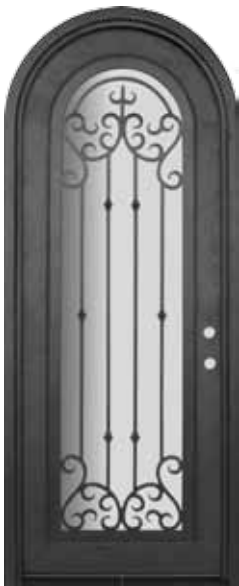

Valencia

4-5/8" Jamb / Right Hand Door
4-5/8" Jamb / Left Hand Door

PHBFVRTSIR4
PHBFVRTSIL4

6-5/8" Jamb / Right Hand Door
6-5/8" Jamb / Left Hand Door

PHBFVRTSIR6
PHBFVRTSIL6