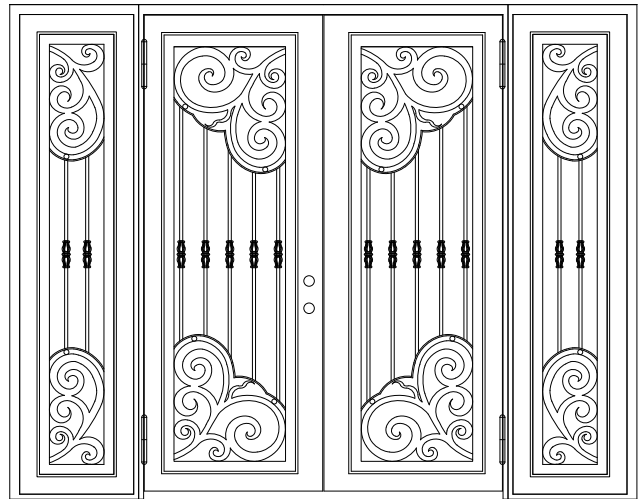

Barcelona Double Door with Sidelites