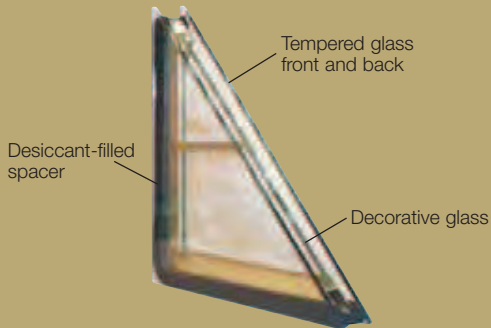

Tascosa
Black Patina only

Sunrise
Brass or Zinc

Cotswold
Brass or Zinc

Ridgecrest
Brass or Zinc

PREMIER GLASS

3/4" Triple-Glazed, Tempered and Insulated Glass

Features:

- Available in 1 3/8" and 1 3/4" thickness
- Suitable for interior and exterior use