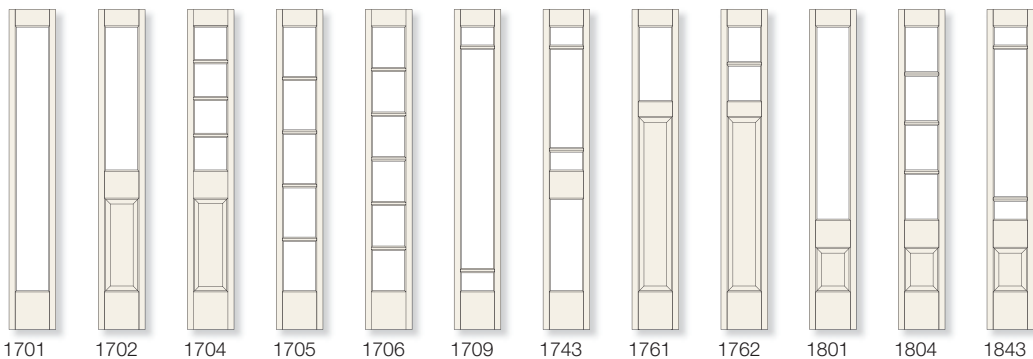

SIDELIGHTS AND TRANSOMS

Make your doors stand out even more by adding sidelights and a transom. They will brighten any room, bathing it in natural light. It's a refreshing accent that will bring your home to life.