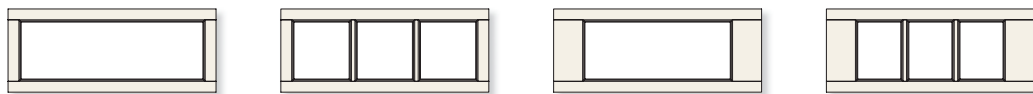

1701   1702   1704   1705   1706   1709   1743   1761   1762   1801   1804   1843

TN11   TN13   TW11   TW13