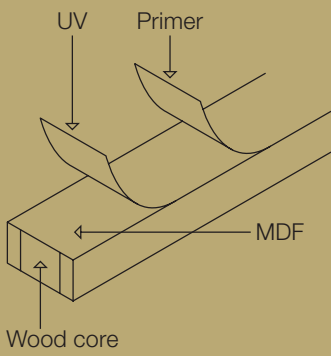

INTERIOR&EXTERIOR USE

All models within the Lemieux collection can be delivered in versions suitable for either indoor or outdoor use. Specialized construction methods produce designs perfectly adapted for specific end uses.