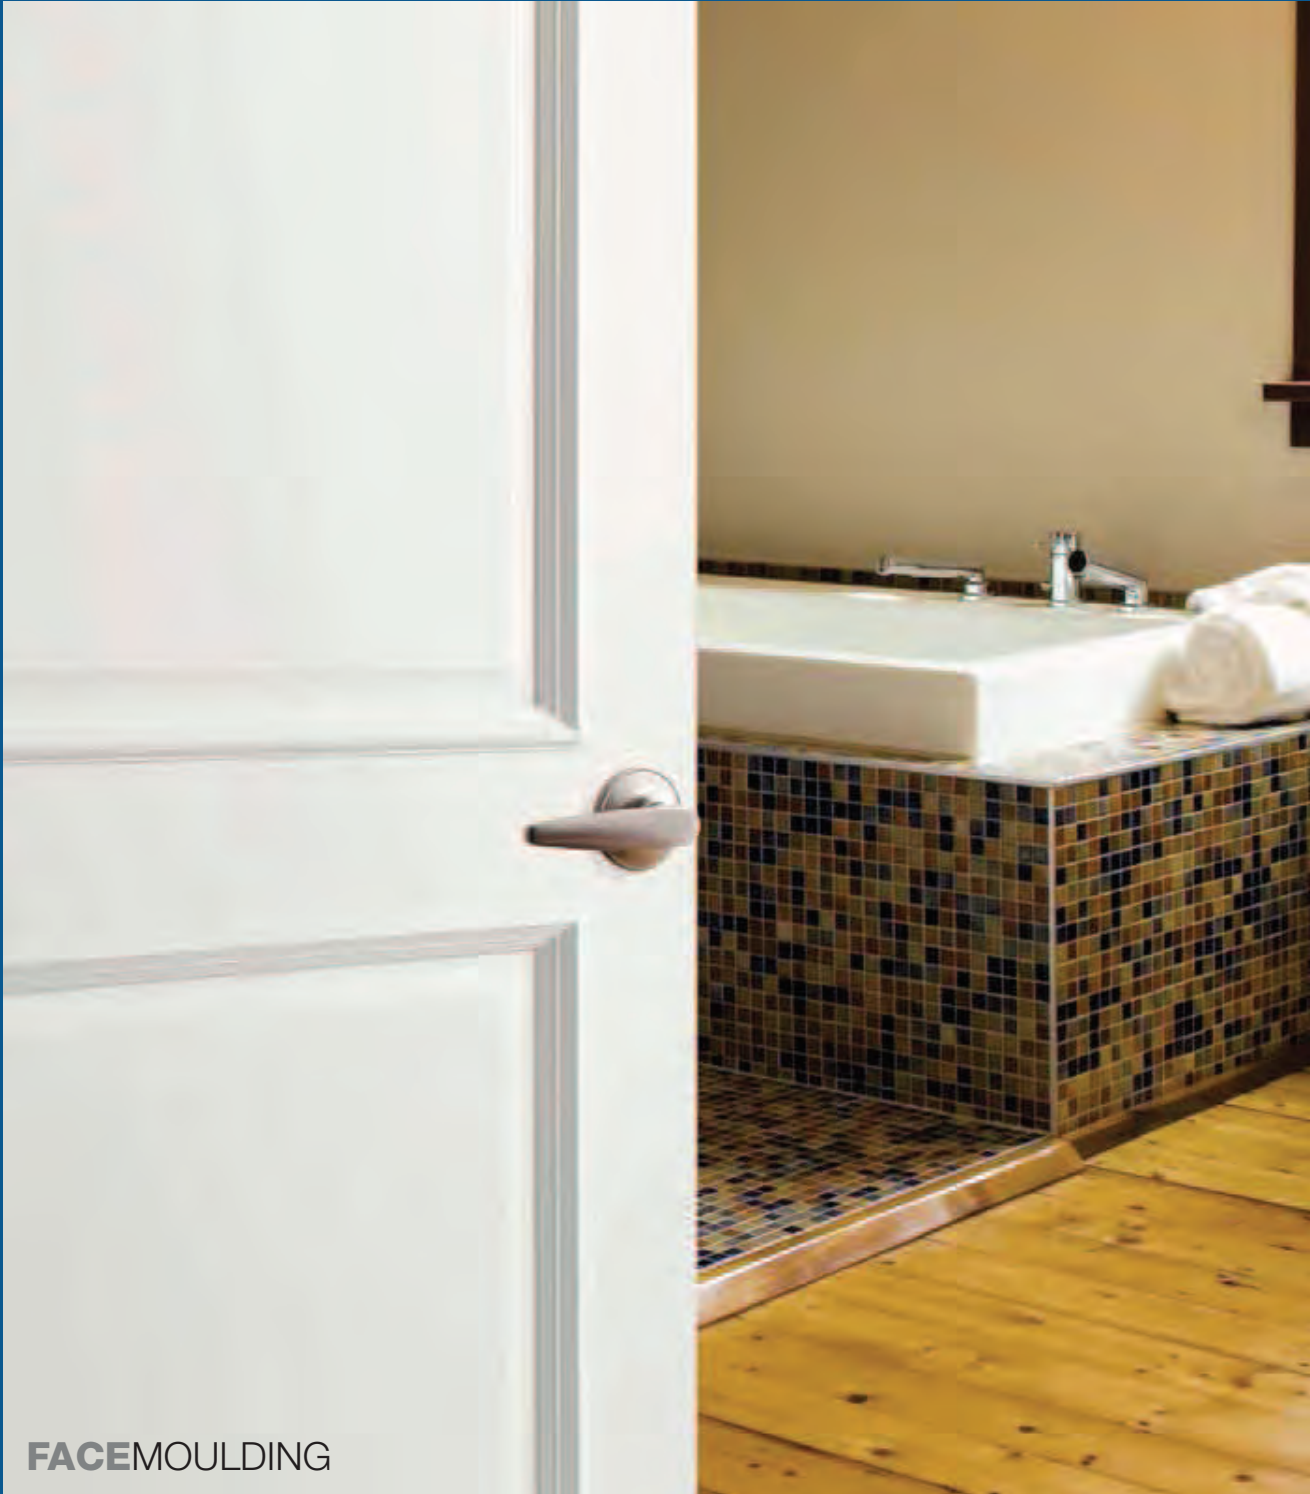

Arched panel

Classic panel

Radius

Segmented

FACEMOULDING

Le Chateau C22 – Face moulding and arched top – Primed

LE CHATEAU

C47 A-B-C